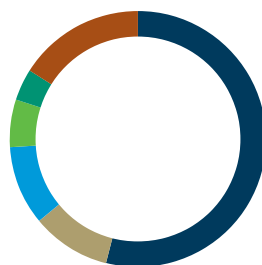

75+
 Majors
 View all our majors at
go.gwu.edu/gwmajors

18%
 Double Major

32%
 Minor

GW DEMOGRAPHICS

10,541 TOTAL TRADITIONAL UNDERGRADUATES

MALE

FEMALE

- 54% White
- 10% Hispanic
- 10% Asian
- 6% African American
- 4% Two or More Races
- 16% Other